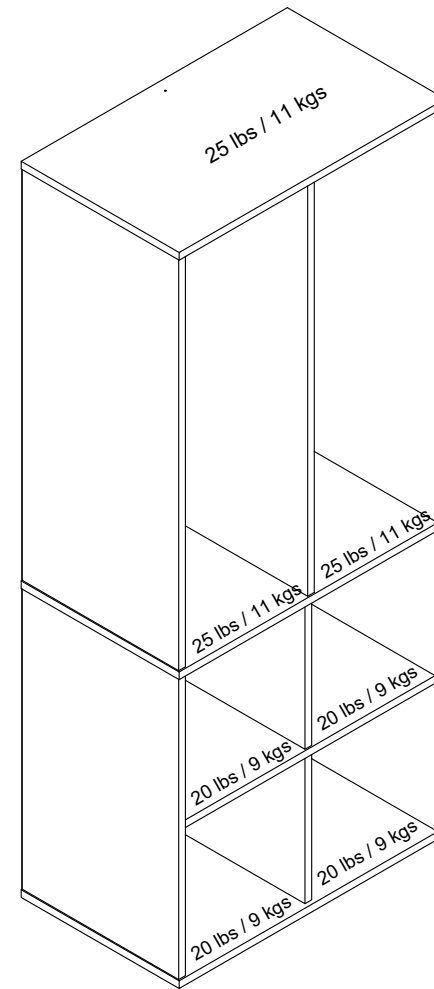

6984xxxCOM- 4 CUBE TALL ENTRY STORAGE.

Finish: White-Gray

Wood breakdown: 95%
Total storage: 10.8 cubit feet

Overall Product Size:
23.6"W x 14"D x 56.6"H
60.0cm W x 35.6cm D x 143.7cmH

Hook: 5 lbs / 2 kgs

Maximum Weight Capacities
Unit Weight: 57.9 lbs. (26.3 Kgs)