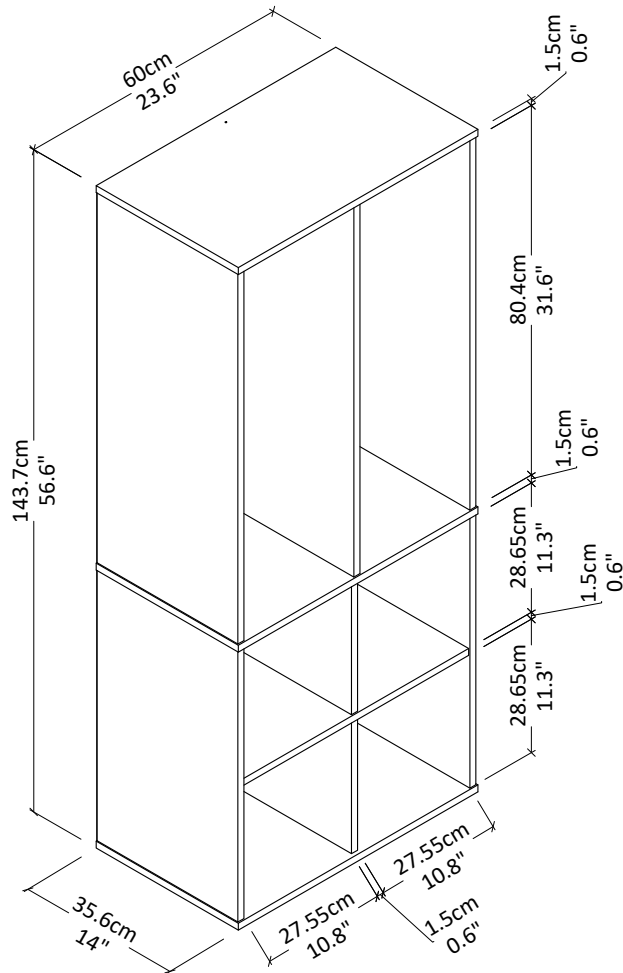

6984xxxCOM- 4 CUBE TALL ENTRY STORAGE.

Finish: White-Gray

Wood breakdown: 95%
Total storage: 10.8 cubit feet

Overall Product Size:
23.6"W x 14"D x 56.6"H
60.0cm W x 35.6cm D x 143.7cmH

Hook: 5 lbs / 2 kgs

Maximum Weight Capacities
Unit Weight: 57.9 lbs. (26.3 Kgs)